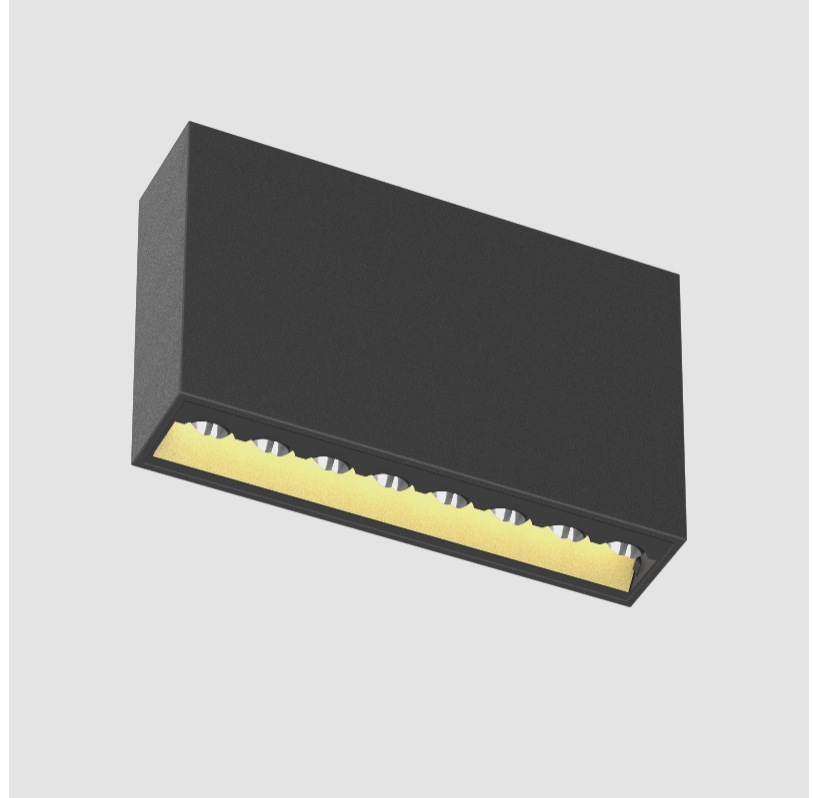

GENERAL

Series: Magiq Hollow Wallwash
Subseries: Magiq Hollow Wallwash
Brand: Prolicht
Division: Architectural
Mounting Type: Surface
Mounting Location: Ceiling
Subcategory: Wallwash

PHYSICAL

Shape: Rectangle
Length (mm): 174
Length (in): 6 ⁷/₈
Width (mm): 42
Width (in): 1 ⁵/₈
Height (mm): 109
Height (in): 4 ⁵/₁₆
Light Distribution: Direct
Fixture Finish: SSR / BKV / CWI / CRY / HAB / UFT / ITA / RUA / FTG / MYG / LOD / PUS / FRO / FUP / KIA / POP / BLS / SPG / MEY / GOH / GUM / CHC / COM / ABZ / JAG / OBR / MOS / ROR
Holder Finish: WHI / BLK
Accent Finish: SSR / BKV / CWI / CRY / HAB / LAG / UFT / ITA / RUA / RUR / MIC / FTG / MYG / TWT / LOD / PUS / FRO / FUP / KIA / POP / BLS / SPG / MEY / GOH / GUM / CHC / COM / ABZ / JAG
Fixture Material: Aluminum Die Cast

ELECTRICAL

Lamp Type: LED (Zhaga Standard)
Input Wattage (W): 19
Total Output Wattage (W): 17.3
Dimming: Tri-Mode (Non-Dimming and Phase Dimming (120Vac only) and 0-10V Dimming)
Driver Included: Yes
Driver Location: Integrated
Driver Type: Constant Current - Universal
Driver Class: Class 1
Input Voltage (V): 120 - 277
Constant Current (MA): 700mA

LED

Number of LEDs: 4
Color Temperature (°K): 2700 / 3000 / 3500 / 4000
Max. Delivered Lumen (lm): 1270 / 1270 / 1513 / 1544
Nominal Lumen (lm): 1492 / 1492 / 1778 / 1814
CRI: >90 CRI
Efficiency (%): 80
Lamp Life (hrs): 50000

OPTICAL

Adjustability: Fixed

RATINGS AND CERTIFICATIONS

Certified By: Certified for North American Standards
IP rating: IP20