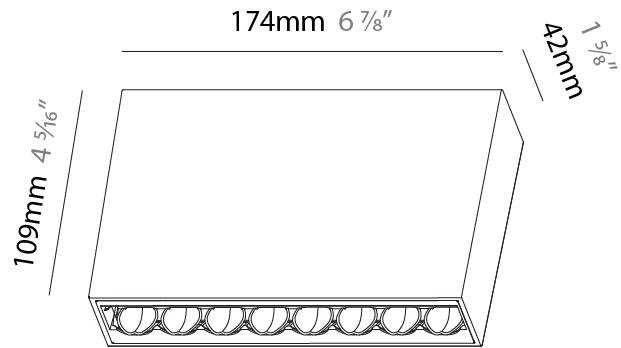

GENERAL

Series: Magiq Hollow Wallwash
Subseries: Magiq Hollow Wallwash
Brand: Prolicht
Division: Architectural
Mounting Type: Surface
Mounting Location: Ceiling
Subcategory: Wallwash

PHYSICAL

Shape: Rectangle
Length (mm): 174
Length (in): 6 ⁷/₈
Width (mm): 42
Width (in): 1 ⁵/₈
Height (mm): 109
Height (in): 4 ⁵/₁₆
Light Distribution: Direct
Fixture Finish: SSR / BKV / CWI / CRY / HAB / UFT / ITA / RUA / FTG / MYG / LOD / PUS / FRO / FUP / KIA / POP / BLS / SPG / MEY / GOH / GUM / CHC / COM / ABZ / JAG / OBR / MOS / ROR
Holder Finish: WHI / BLK
Accent Finish: SSR / BKV / CWI / CRY / HAB / LAG / UFT / ITA / RUA / RUR / MIC / FTG / MYG / TWT / LOD / PUS / FRO / FUP / KIA / POP / BLS / SPG / MEY / GOH / GUM / CHC / COM / ABZ / JAG
Fixture Material: Aluminum Die Cast

ELECTRICAL

Lamp Type: LED (Zhaga Standard)
Input Wattage (W): 19
Total Output Wattage (W): 17.3
Dimming: Tri-Mode (Non-Dimming and Phase Dimming (120Vac only) and 0-10V Dimming)
Driver Included: Yes
Driver Location: Integrated
Driver Type: Constant Current - Universal
Driver Class: Class 1
Input Voltage (V): 120 - 277
Constant Current (MA): 700mA

LED

Number of LEDs: 4
Color Temperature (°K): 2700 / 3000 / 3500 / 4000
Max. Delivered Lumen (lm): 1270 / 1270 / 1513 / 1544
Nominal Lumen (lm): 1492 / 1492 / 1778 / 1814
CRI: >90 CRI
Efficiency (%): 80
Lamp Life (hrs): 50000

OPTICAL

Adjustability: Fixed

RATINGS AND CERTIFICATIONS

Certified By: Certified for North American Standards
IP rating: IP20