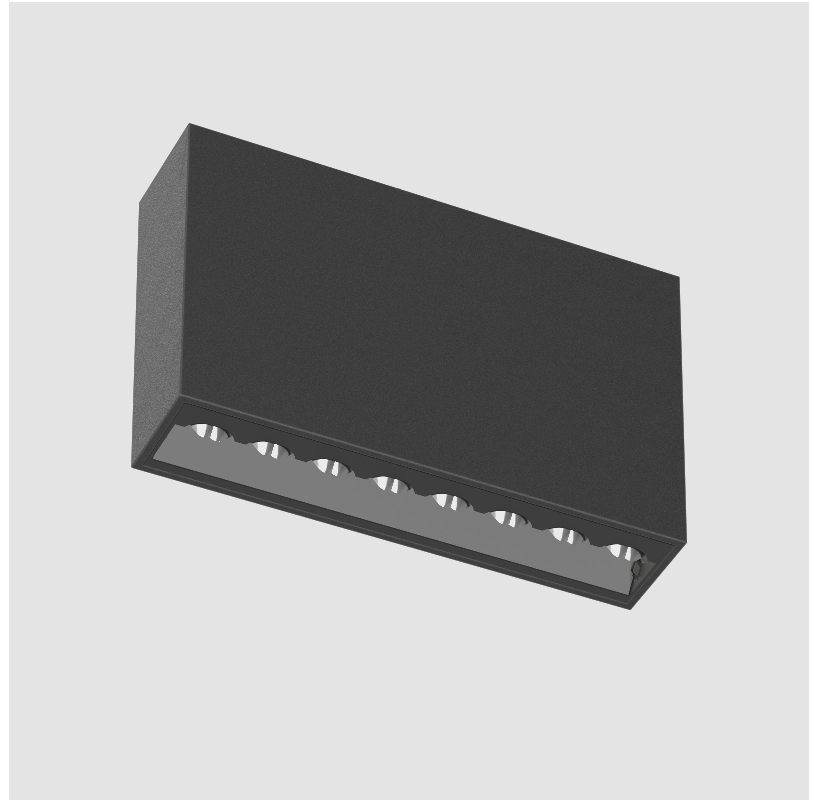

PROJECT	_____
TYPE	_____
SPECIFIER	_____
QUANTITY	_____
DATE	_____

MAGIQ HOLLOW WALLWASH SURFACE

A3D187-

base number Color Finish Finishes
 Temperature Options (Diamond)

- To build a product code in our configurator select the specify button on the base model # product page
- To build a manual product code on this datasheet choose from the options listed below in blue font and add the suffix to the base model #

GENERAL

Series: Magiq Hollow Wallwash
 Subseries: Magiq Hollow Wallwash
 Brand: Prolicht
 Division: Architectural
 Mounting Type: Surface
 Mounting Location: Ceiling
 Subcategory: Wallwash

PHYSICAL

Shape: Rectangle
 Length (mm): 174
 Length (in): 6 ⁷/₈
 Width (mm): 42
 Width (in): 1 ⁵/₈
 Height (mm): 109
 Height (in): 4 ⁵/₁₆
 Light Distribution: Direct
 Fixture Finish: SSR / BKV / CWI / CRY / HAB / UFT / ITA / RUA / FTG / MYG / LOD / PUS / FRO / FUP / KIA / POP / BLS / SPG / MEY / GOH / GUM / CHC / COM / ABZ / JAG / OBR / MOS / ROR
 Holder Finish: WHI / BLK
 Fixture Material: Aluminum Die Cast

OPTICAL

Adjustability: Fixed

RATINGS AND CERTIFICATIONS

Certified By: Certified for North American Standards
 IP rating: IP20

MAGIQ HOLLOW WALLWASH SURFACE

A3D187-

PROJECT

TYPE

GENERAL

Series: Magiq Hollow Wallwash
 Subseries: Magiq Hollow Wallwash
 Brand: Prolicht
 Division: Architectural
 Mounting Type: Surface
 Mounting Location: Ceiling
 Subcategory: Wallwash

PHYSICAL

Shape: Rectangle
 Length (mm): 174
 Length (in): 6 ⁷/₈
 Width (mm): 42
 Width (in): 1 ⁵/₈
 Height (mm): 109
 Height (in): 4 ⁵/₁₆
 Light Distribution: Direct
 Fixture Finish: SSR / BKV / CWI / CRY / HAB / UFT / ITA / RUA / FTG / MYG / LOD / PUS / FRO / FUP / KIA / POP / BLS / SPG / MEY / GOH / GUM / CHC / COM / ABZ / JAG / OBR / MOS / ROR
 Holder Finish: WHI / BLK
 Accent Finish: SSR / BKV / CWI / CRY / HAB / LAG / UFT / ITA / RUA / RUR / MIC / FTG / MYG / TWT / LOD / PUS / FRO / FUP / KIA / POP / BLS / SPG / MEY / GOH / GUM / CHC / COM / ABZ / JAG
 Fixture Material: Aluminum Die Cast